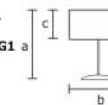

POJEDYNCZY ZWIS SINGLE DIP MODEST SMALL Z1

a = 1020 mm
b = 330 mm
c = 170 mm

230V ~ 50Hz
E27 x 1, MAX. 24W
230V ~ 50Hz
E27 x 1, MAX. 40W

WIDOK Z GÓRY FROM ABOVE

a = 330 mm
b = 330 mm

POJEDYNCZY ZWIS SINGLE DIP MODEST MEDIUM Z1

a = 1070 mm
b = 440 mm
c = 220 mm

230V ~ 50Hz
E27 x 1, MAX. 24W
230V ~ 50Hz
E27 x 1, MAX. 40W

WIDOK Z GÓRY FROM ABOVE

a = 440 mm
b = 440 mm

LAMPKA GABINETOWA TABLE LAMP MODEST MEDIUM G1

a = 820 mm
b = 440 mm
c = 220 mm