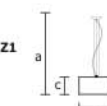

POJEDYNCZY ZWIS SINGLE DIP MODEST MEDIUM Z1

a = 1070 mm
b = 440 mm
c = 220 mm

230V ~ 50Hz
E27 x 1, MAX. 24W
230V ~ 50Hz
E27 x 1, MAX. 40W